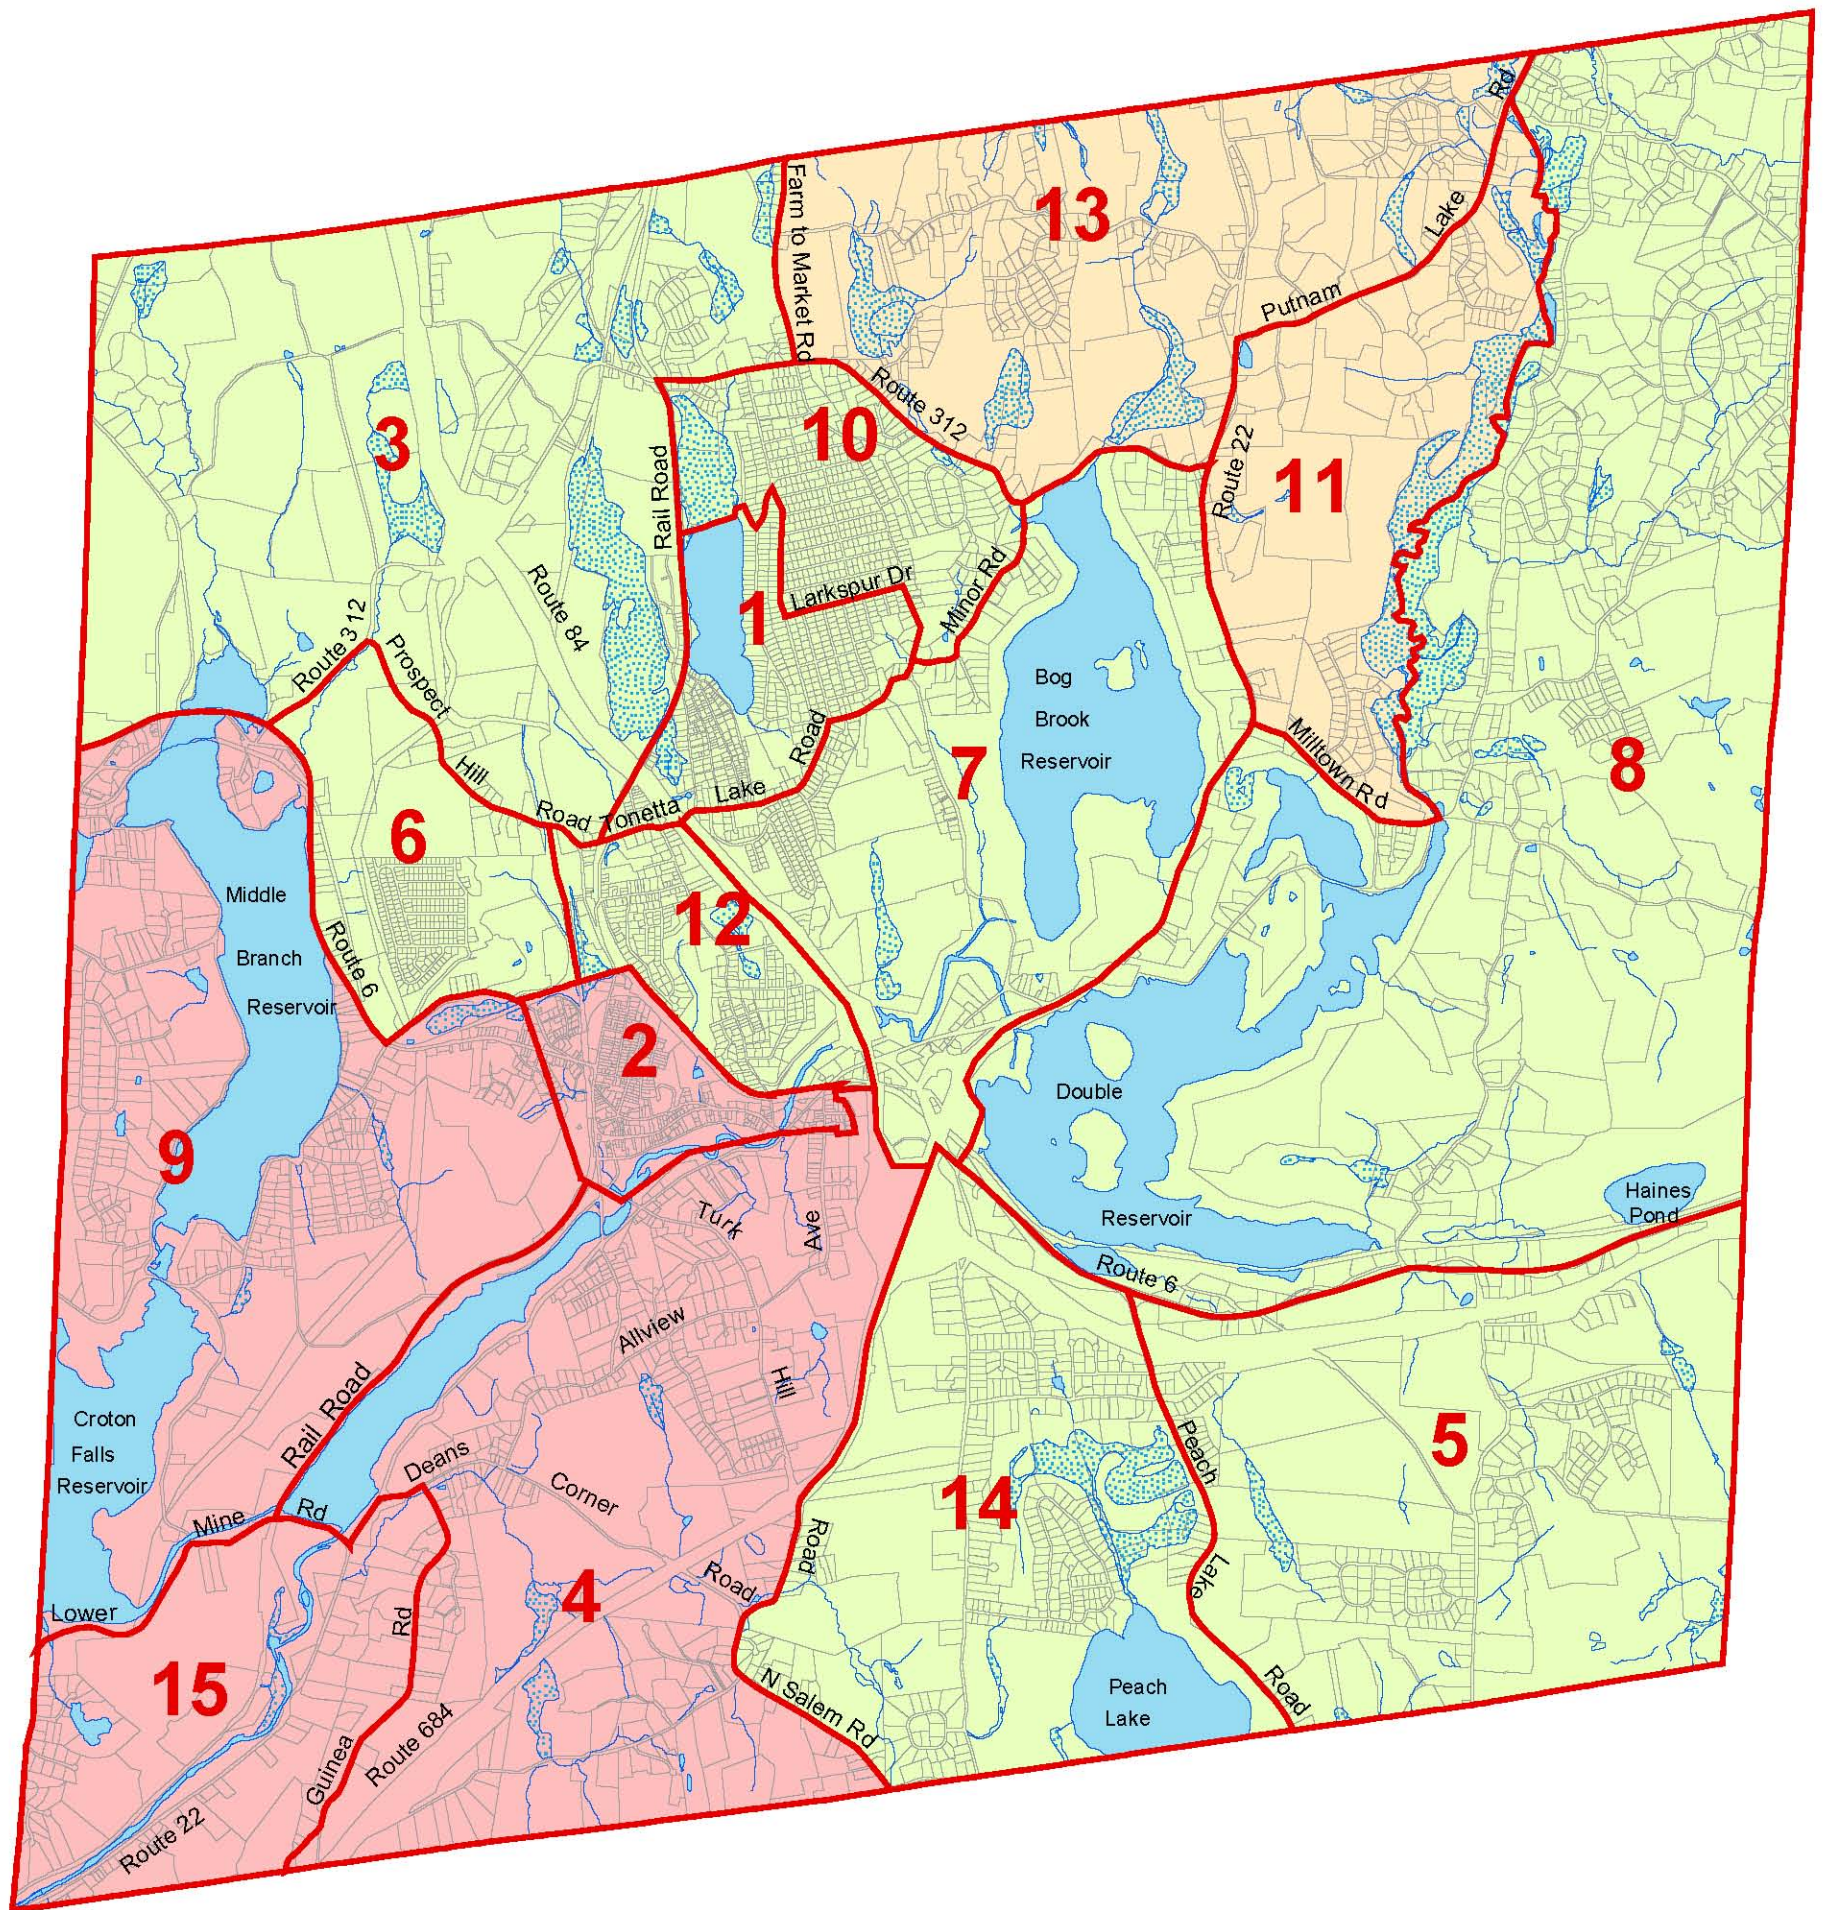

# Town of Southeast Election Districts

## Legend

	Town Election Districts
	Legislative District 4
	Legislative District 6
	Legislative District 7
	Parcels
	Streams
	Waterbodies
	Wetlands